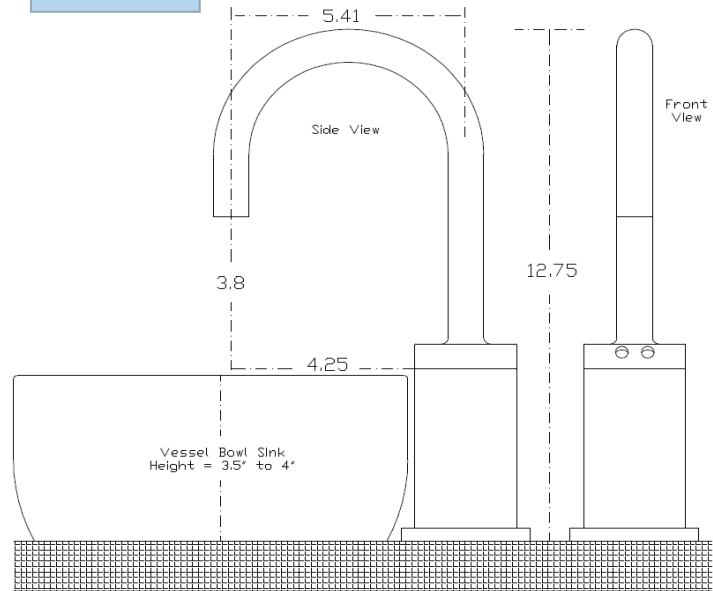

## Size

unit: inch

## Specs

- Spout: Solid Brass
- Power: 4 (AA) Batteries / AC Adapter Optional
- Battery life expectancy: 200,000 cycles
- Sensor type and Location: Active Infrared, Base mount
- Sensor Microprocessor: Digital, Plug And Play
- Sensing Range: 2" to 8" Adjustable
- Response Time: 0.3 Second
- Shut-Off Delay Time: 3 Seconds
- Maximum Running Time: 60 Seconds
- Aerator: 2.2 GPM Standard

## Overview

All dimensions and specifications are nominal and may vary. Use actual products for accuracy in critical situations.